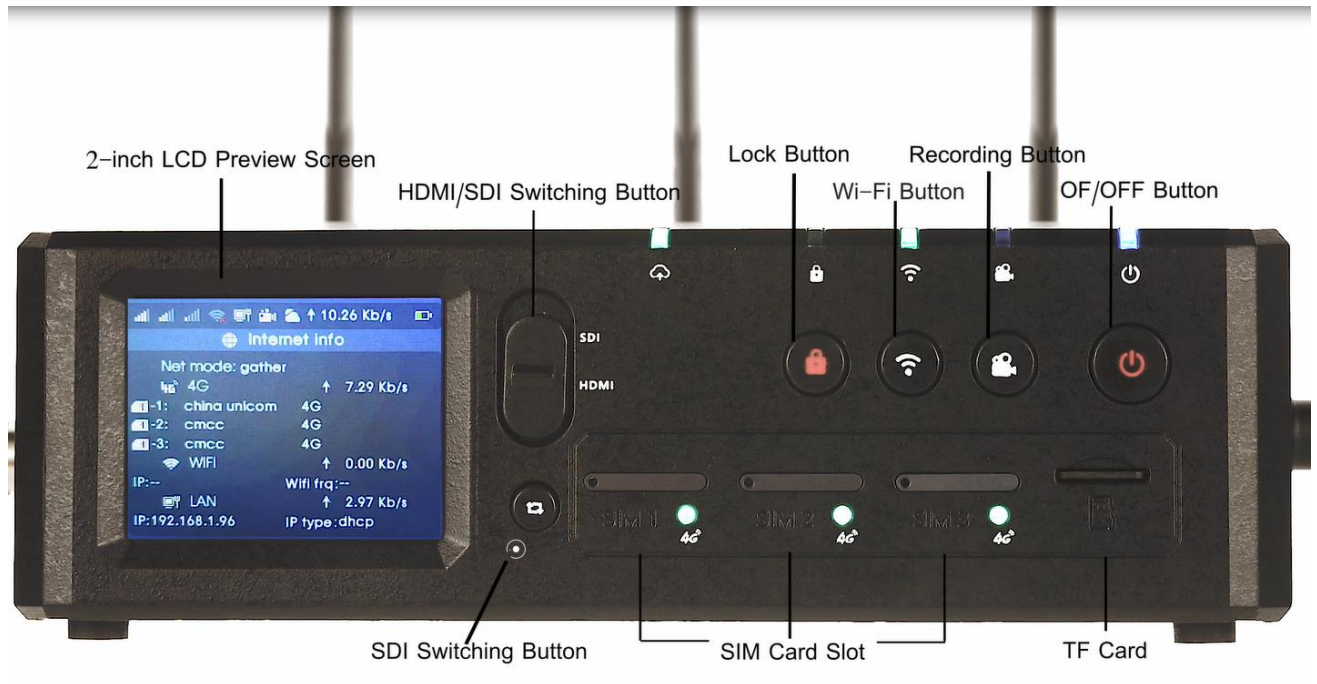

# Mine Q8 HDMI/SDI 4G Video Encoder with Cellular Bonding for Live Streaming

## A. Mine Q8 4G Bonding Video Encoder

1. Equipped with Gigabit Ethernet port, Industrial level Wi-Fi and 3 SIM Card Triple technology to against the server network scenarios.
2. HDMI/SDI dual ports switch fulfil needs for different scenarios.
3. Bonds up to 3 SIM, RJ45 and Wi-Fi
4. Low Latency
5. Mobile App Control Management

## B. Mine Q8 Button Instructions

Shenzhen MINE Technology Co., Ltd

4G Video Encoder | 4G Bonding Router

Power Indicator

Charging Port

Gigabit Ethernet Port

USB Interface

Audio Input

### C. Mine Q8 Basic Parameters

Model	Mine-Q8
Video Compression Format	H.264/H265.+
Recording Format	MP4
Streaming Resolution	1080i:50/60fps 480*270   640*360 1280*720   1920*1080
Recording Resolution	1080*60
Video Encoding	H.264/H.265/H.265+ (Streaming) H.264/H.265/H.265+ (Recording)
Audio Encoding	AAC, AAC+, AAC++, MP3
Interface	1x USB 2.0, RJ45, 2x3.5mm jack, 3xSIM Card Slot
Preview Screen	Yes
Protocol	RTMP/RTSP (recording) RTMP/RTMPS (Streaming)
Management	Mobile APP Control with much less configuration,you can control the device wherever you are
Battery Capacity	7,200 MA (built-in)
Working Duration	4 hours
4G Network	3 SIM TD/FDD-LTE
Power Consumption	12V, 3A
Storage Temperature	(-40°C~90°C)
Working Temperature	(-20°C~80°C)
Relative Humidity	5%-90% no condensation
Package Dimension	28*28*13 (CM)
Package Gross Weight	2.0Kgs