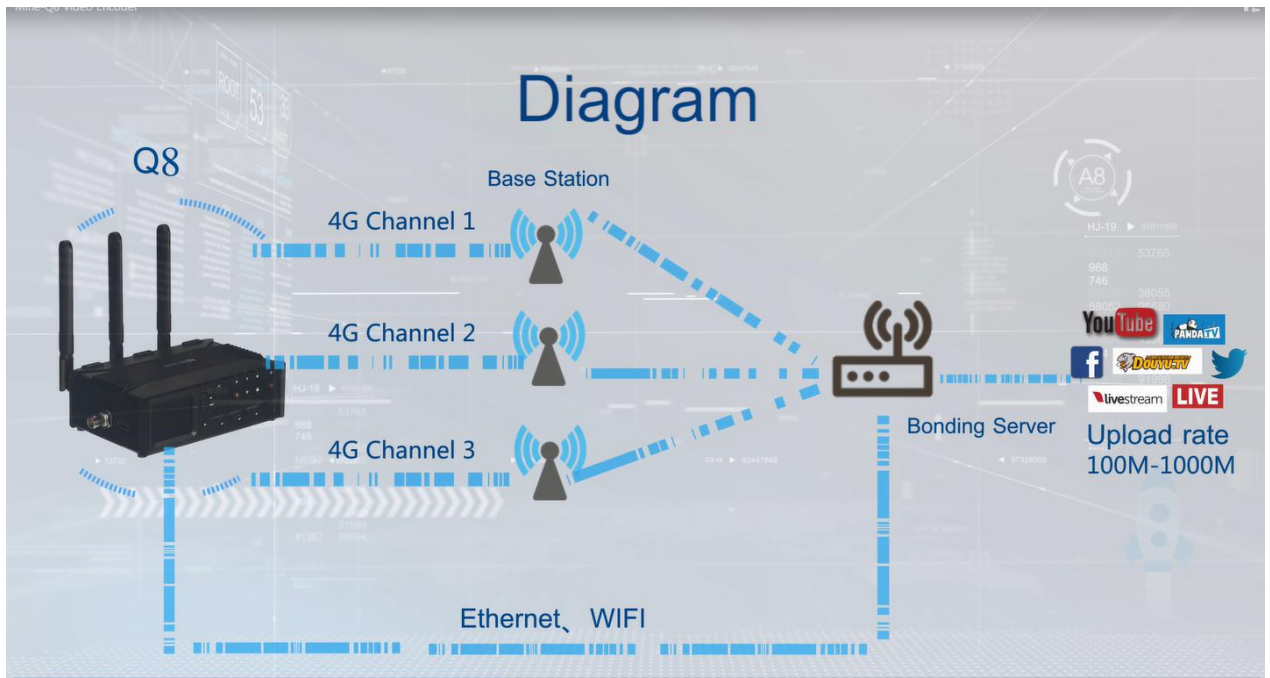

E. Mine Q8 Diagram