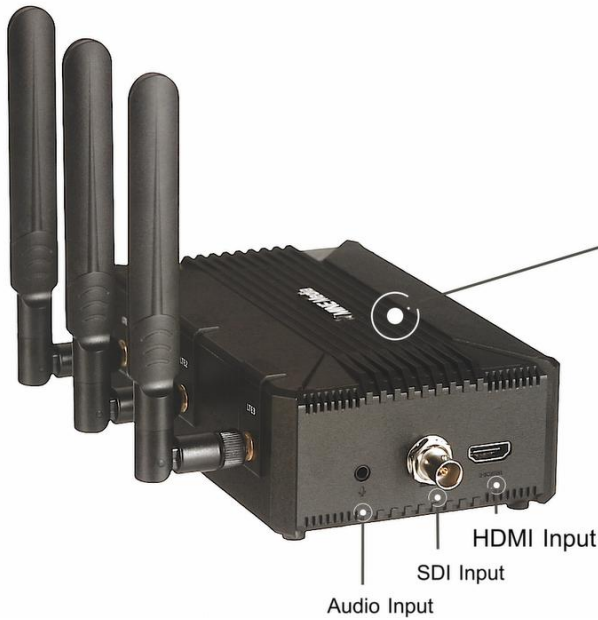

# Mine Q8 HDMI/SDI 4G Video Encoder with Cellular Bonding for Live Streaming

## A. Mine Q8 4G Bonding Video Encoder

1. Equipped with Gigabit Ethernet port, Industrial level Wi-Fi and 3 SIM Card Triple technology to against the server network scenarios.
2. HDMI/SDI dual ports switch fulfil needs for different scenarios.
3. Bonds up to 3 SIM, RJ45 and Wi-Fi
4. Low Latency
5. Mobile App Control Management

## B. Mine Q8 Button Instructions

Shenzhen MINE Technology Co., Ltd

4G Video Encoder | 4G Bonding Router

Power Indicator

Charging Port

Gigabit Ethernet Port

USB Interface

Audio Input

SDI Input

HDMI Input

HDMI/SDI Dual inputs

1080p@60Hz

seamless switching between HDMI/SDI