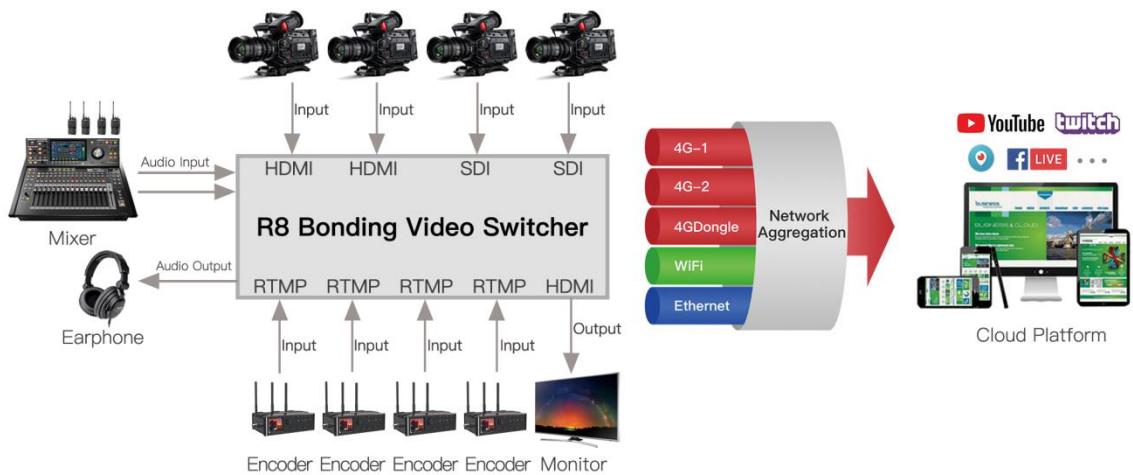

Shenzhen MINE Technology Co., Ltd

4G Video Encoder | 4G Bonding Router

		Language	Simplified Chinese / Traditional Chinese / English
Structure			
Weight	1450g	Transmission	
Size	215mm*175mm*30mm	Protocol	RTMP/RTSP/TS/HLS
Network		Working Environment	
Wi-Fi	Double frequency 2.4G/5.8G	Working temperature	0°C~45°C
Network Mode	4G (FDD/TD-LTE)	Working humidity	15%-85%, No condensation
SIM Card Mode	NanoSIM Card*2	Storage temperature	5°C~40°C
Ethernet	Gigabit network port		
USB	USB 3.0		

C. Mine R8 Diagram